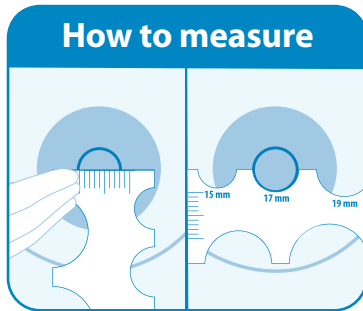

15 mm

17 mm

19 mm

21 mm

23 mm

25 mm

What to measure

Dr Brown's
natural flow™

Print at 100% scale

How to measure

27 mm

29 mm

31 mm

33 mm

35 mm